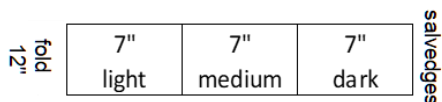

OMBRE RIBBONS CORRECTIONS

Quilt should measure 54 1/2" x 72 1/2"

Instructions:

5. Cut strips per diagram

EXCEPT: DL and EL

ting Chart:

"X" #5 changed from 6 1/2" x 6 1/2" to 5 1/2" squares

"X" #8 deleted