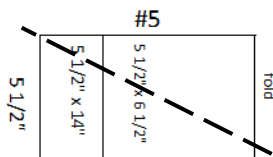

OMBRE RIBBONS CORRECTIONS

Quilt should measure 54 1/2" x 72 1/2"

Instructions:

5. Cut strips per diagram

EXCEPT: DL and EL

ting Chart:

"X" #5 changed from 6 1/2" x 6 1/2" to 5 1/2" squares

"X" #8 deleted