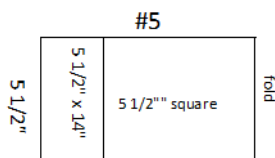

OMBRE RIBBONS CORRECTIONS

Quilt should measure 54 1/2" x 72 1/2"

Instructions:

5. Cut strips per diagram

EXCEPT: DL and EL

ting Chart:

"X" #5 changed from 6 1/2" x 6 1/2" to 5 1/2" squares

"X" #8 deleted